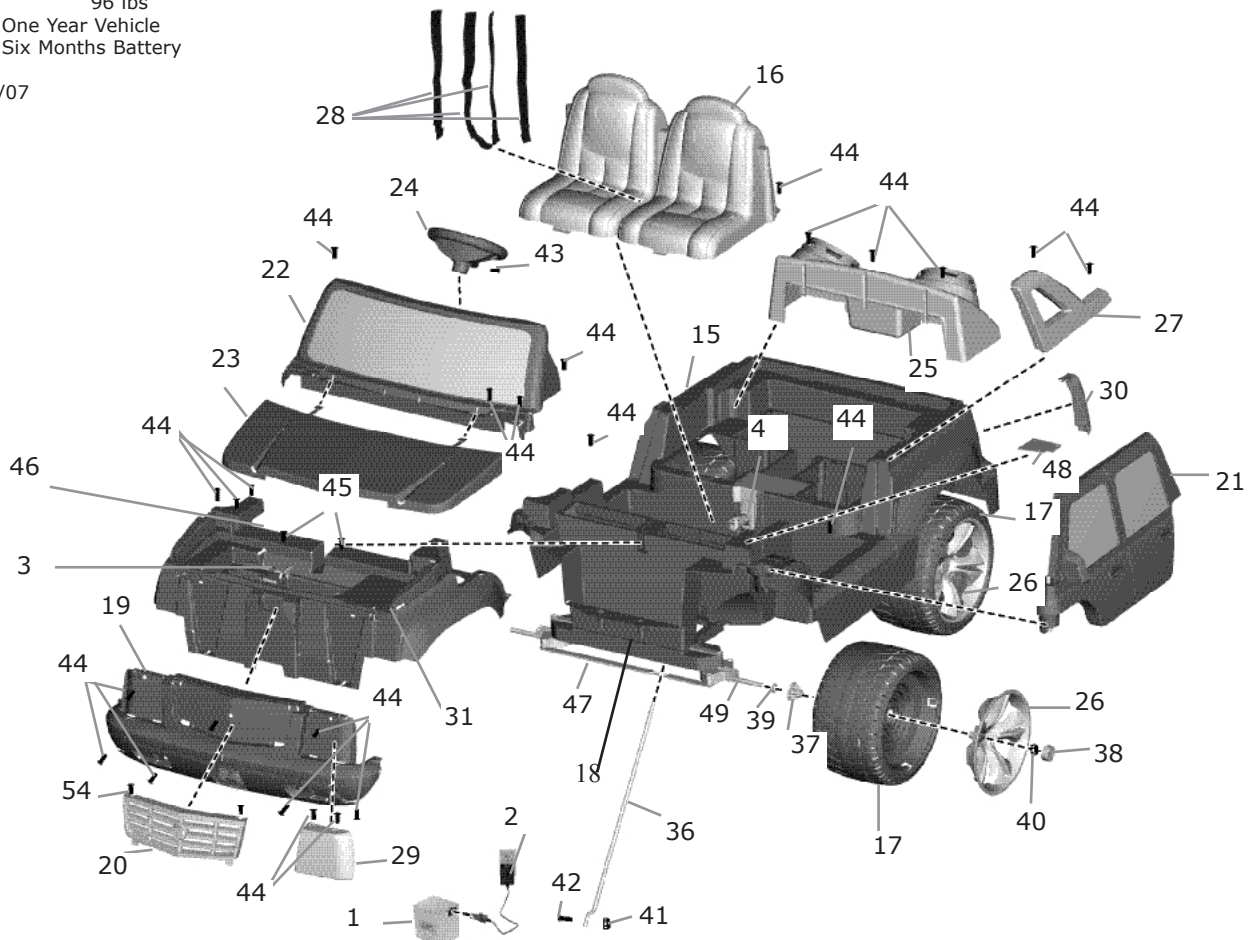

M0409
Cadillac Escalade
Barbie Refresh
12V Advanced Series

rev. 10/17/07

Item No.	Description	Part No.	Qty. Item	Part	No. Qty.	Description	No.
Working / Electrical Parts					Parts Not Shown		
1.	12V Battery	00801-1460	1			Large Parts Bag	3800-8404 1
2.	12V Charger w/Probe	00801-1480	1			Hardware Bag	H0440-9289 1
<u>3.</u>	<u>Harness Assembly</u>	<u>H0440-9799</u>	<u>1</u>			Owners Manual	M0409-0920 1
4.	Shifter Assembly	H0440-9159	1			Decal Sheet	M0409-0310 1
Plastic / Other Parts						Right Door	M0409-9709 1
15.	Body	N/A	1			Assembly Tool	00801-1567 1
16.	Seat	J5246-2659	1			<u>Speaker Wire Harness</u>	<u>H0440-9449</u>
17.	Left Wheel	G3740-2409	2			Channel Cover	J5246-2259 1
18.	Front Module	J5246-2309	1			<u>Mtr Gearbox Assm (16T)</u>	<u>00968-2931</u>
19.	Bumper	J5246-9359	1			<u>Gearbox (16T)</u>	<u>00968-2815</u>
20.	Grille	H0440-6379	1			<u>Motor</u>	<u>00968-2701</u>
21.	Left Door	M0409-9729	1			Driver	74460-2249 2
22.	Windshield/Dash/Radio	M0409-9639	1			Lower Crossbar	H0440-4419 1
23.	Hood	J5246-2619	1			Footboard Assy.	J5246-9399 1
24.	Steering Wheel	H0440-9089	1			Right Wheel	G3740-2419 2
25.	Speaker Box Assembly	J5246-9409	1			Battery Life Indicator	J4394-9059 1
26.	Wheel Covers	G3740-6439	4			.437 Cap Nut	0801-0226 4
27.	Wings (Right & Left)	3800-7906	1			Rear Axle	H0440-4519 1
28.	Seatbelt Set	74440-5349	1			<u>Control Switch (Shift/Rock)</u>	<u>00801-0923</u>
29.	Headlights (Bagged)	3800-7897	1			<u>Footswitch (Plunger Type)</u>	<u>00801-1566</u>
30.	Taillights (Bagged)	3800-7898	1			Key Assembly	H0440-9049 1
31.	Front Clip w/Battery Ret	NA	1			<u>Speaker w/Wire</u>	<u>H0440-9459</u>
Hardware / Metal Parts						High Speed Lock Out Screw	00801-0198 1
36.	Steering Column	H0440-4479	1				
37.	Bushings	B9785-2229	2				
38.	Hubcaps	G3740-2429	4				
39.	7/16 Washer	0801-0196	2				
40.	3/8-16 Lock Nut	00905-0116	2				
41.	8-32 Lock Nut (Order Hardware Bag)	N/A	1				
42.	8-32 x 3/4 Screw (Order Hardware Bag)	N/A	1				
43.	6 x 1 1/2 Screw (Order Hardware Bag)	N/A	1				
44.	8 x 3/4 Screw	0912-8001	36				
45.	1/4 x 1 1/4 Screw (Order Hardware Bag)	N/A	2				
<u>46.</u>	<u>*Radio</u>	<u>M0410-9319R</u>	<u>1</u>				
<small>(Consumer replaceable by ordering part # 22 windshield/dash/radio)</small>							
47.	Steering Linkage Assy.	H0440-9429	1				
48.	Door Plate	H0440-4459	2				
49.	Front Axle	H0440-4539	2				